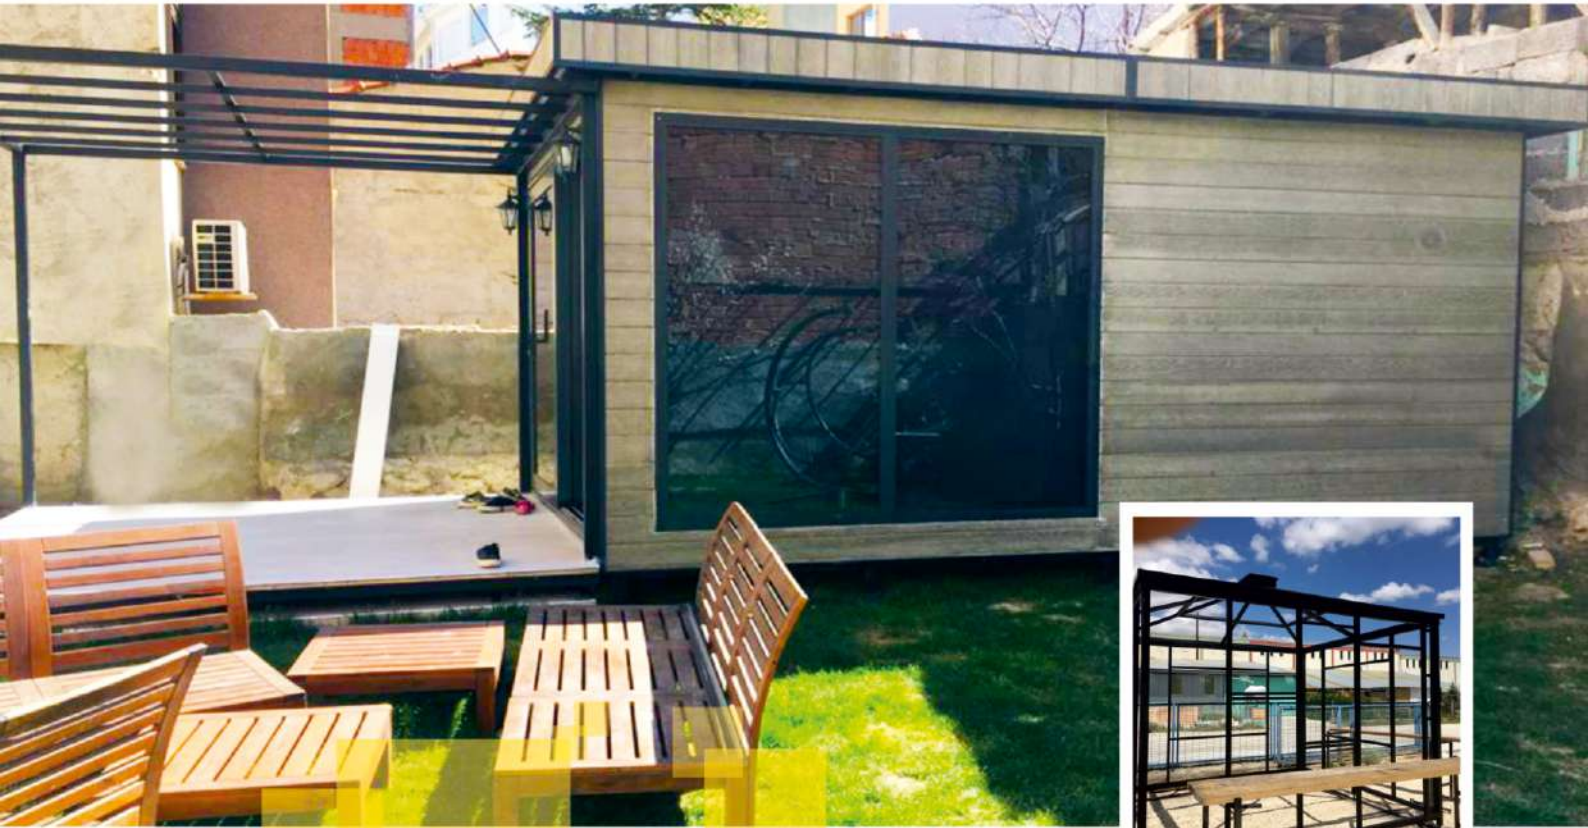

If it is a tailor that can transform multicolored fabrics into the model you have dreamed of according to your size, Kara Tiny House creates private shacks for you by combining the features, measurements, and even colors you want. You can decide the number of floors, square meters, glass, and door options as you wish, besides the additions to be made in the shacks, that completely manufactured especially. The solar energy system, webasto, an air conditioner can be installed in the shacks; fireplace, barbecue, sauna, and jacuzzi can be added. All our shacks are produced from insulated and long-lasting first quality materials. In addition to our models produced a single block; we also manufacture the easily portable living area with glass ceilings, wheels; shack models that two-floors, three-floors, with a garden, and also tiny house. In short, just imagine, let us manufacture.

ONE BLOCK - PORTABLE MODEL 2.40 WIDTH GUARD SHACK

2 FLOOR LIVING AREA with TERRACE

HOTEL CONCEPT with VERANDA

PORTABLE WORKPLACE - CAFE

🇹🇷 Giyotin Camlı Mangal Kulübesi  
🇬🇧 Barbecue Shack with Guillotine Glass

▶ with American Kitchen ▶ with Veranda ▶ Quality Material

▶ Panoramic View ▶ with PVC and Guillotine Glass

▶ Kolay Taşınabilir ▶ Bahçeli ▶ Farklı Renk Seçenekleri

▶ Sipariş Üzerine Özel Üretim ▶ Giyotin Camlı ▶ Sürgülü Kapılı

▶ Easily Transportable ▶ with Garden ▶ Different Color Options

▶ Custom Made to Order ▶ with Guillotine Glass ▶ with Sliding Door

🇹🇷 30 m<sup>2</sup>, Şömineli, Mangallı, Mutfaklı Yaşam Alanı

🇬🇧 30 m<sup>2</sup> Living Area with Fireplace – Barbecue  
– Kitchen (322 Sq Ft)