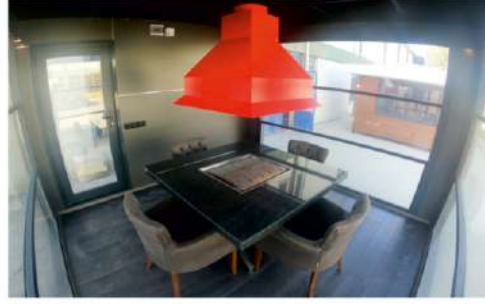

- Giyotin Camlı
- Mangallı
- Kaliteli Malzeme
- Farklı Renk Seçenekleri